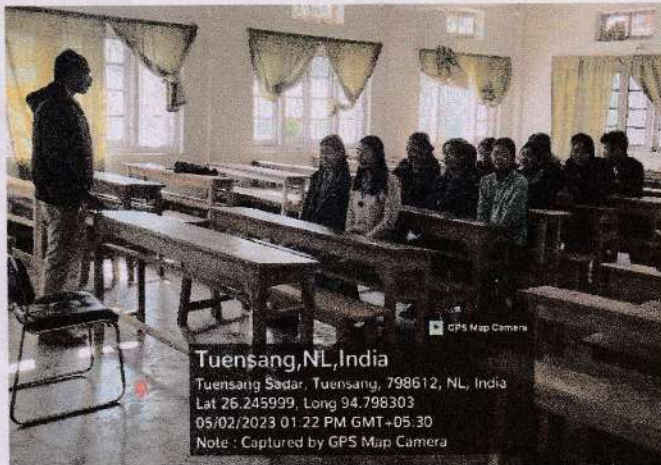

SAO CHANG COLLEGE MENTORING COMMITTEE

REPORT ON MENTORING SESSIONS

➤ Mentoring Session Conducted during Odd Semester

Two mentoring sessions were conducted during the odd semester of 2023, on **August 31st** and from **September 13th to 16th**. All mentors successfully carried out their sessions. During this period, some grievances were raised by the mentees.

GRIEVANCES	ACTION TAKEN
1. Expressed worry about the limited use of English in college	Appraised the students in the class about the importance of communicating in English
2. Need for career guidance	The coordinator of the Career Guidance Committee was informed of this matter
3. 17 financially weak students were identified	Forwarded it to the Coordinator of Students' Support Committee

Authenticated

Principal
 Sao Chang College
 Tuensang : Nagaland

➤ **Mentoring Session Conducted during Even Semester**

Three mentoring sessions were conducted during the even semester of 2024, on **February 14th**, from **March 26th to 28th**, and from **April 23rd to 25th**. All mentors successfully carried out their sessions. During this period, feedback forms from mentors and mentees were collected to improve the sessions and to address their grievances.