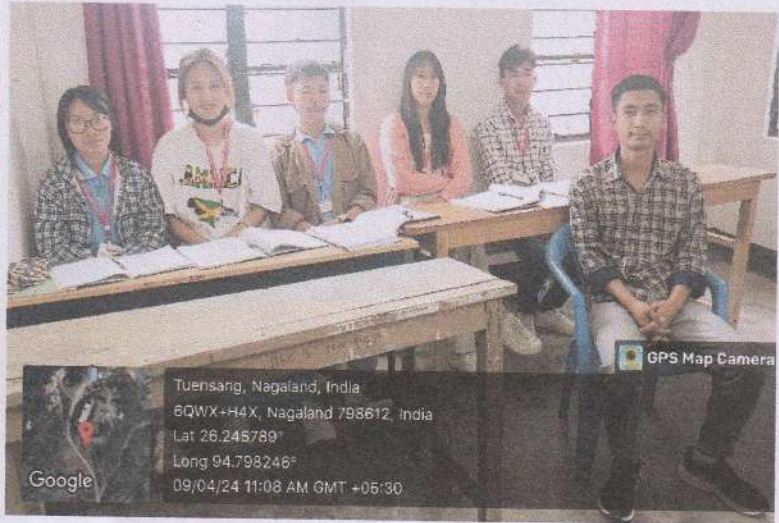

2nd session